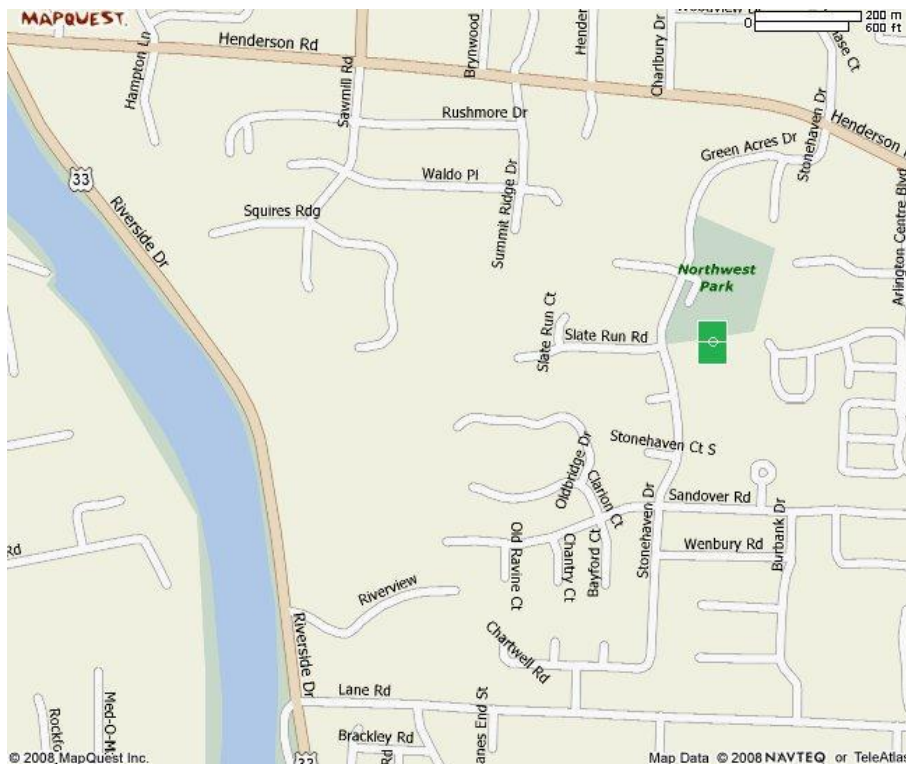

# Santos FC - Home Field Location Map

**NORTHWEST KIWANIS PARK**  
4840 Stonehaven Drive  
Upper Arlington, Ohio 43221

GPS Coordinates for the Stonehaven parking lot:

Latitude: 83.0849 W Longitude 40.0561 N (Latitude: - 83.0849 Longitude 40.0561)

## Park Location

Northwest Park is located off Stonehaven Drive between Henderson and Lane Roads. **Please note that Lane Road is north of Lane Avenue.**

The entrance to Stonehaven Drive from Henderson Road is also marked Chevy Chase.

## Detail of park area

### FIELD LOCATIONS

The approximate field location is indicated on the park area map. It is south of the shelter house and hill at the center of the park.