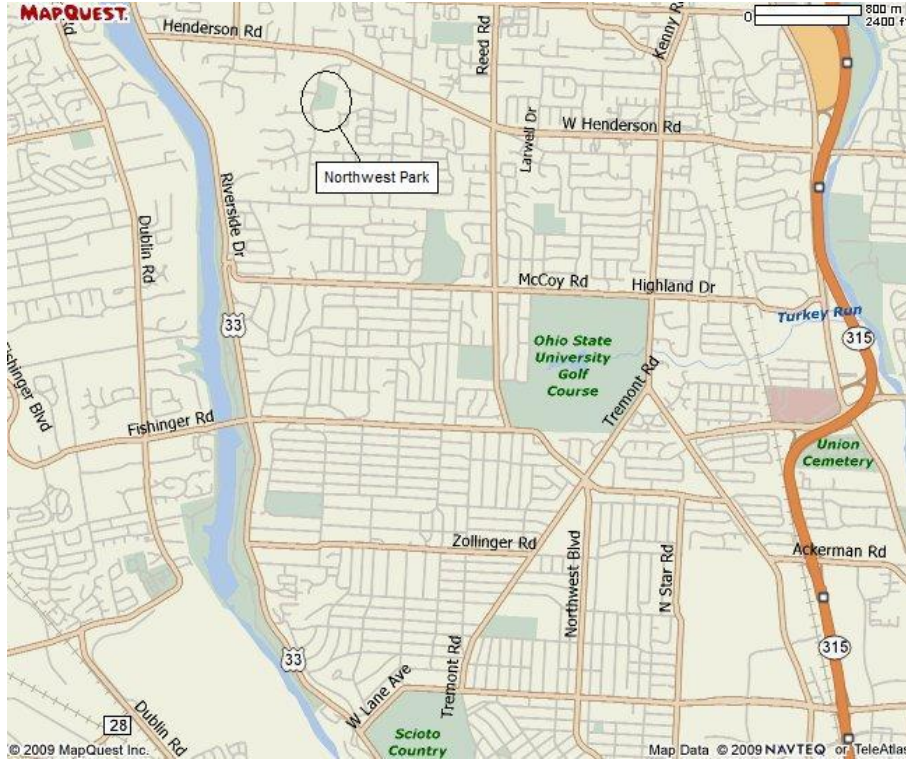

# Santos FC - Home Field Location Map

**NORTHWEST KIWANIS PARK**  
4840 Stonehaven Drive  
Upper Arlington, Ohio 43221

GPS Coordinates for the Stonehaven parking lot:

Latitude: 83.0849 W Longitude 40.0561 N (Latitude: - 83.0849 Longitude 40.0561)

## Park Location

Northwest Park is located off Stonehaven Drive between Henderson and Lane Roads. **Please note that Lane Road is north of Lane Avenue.**

The entrance to Stonehaven Drive from Henderson Road is also marked Chevy Chase.

### FIELD LOCATIONS

The approximate field location is indicated on the park area map. It is south of the shelter house and hill at the center of the park.

### From the east:

Take I-70 West to State Route 315 North.  
Take State Route 315 North to the Henderson Road exit.  
Turn left (west) at the bottom of the ramp onto Henderson Road.  
Take Henderson Road through several lights.  
Henderson Road will narrow to one lane westbound.  
Stonehaven will be on the left after the road narrows. There is NO light at this intersection.  
Turn left on Stonehaven Drive. Follow this road to the right and then left.  
Northwest Park will be on your left.