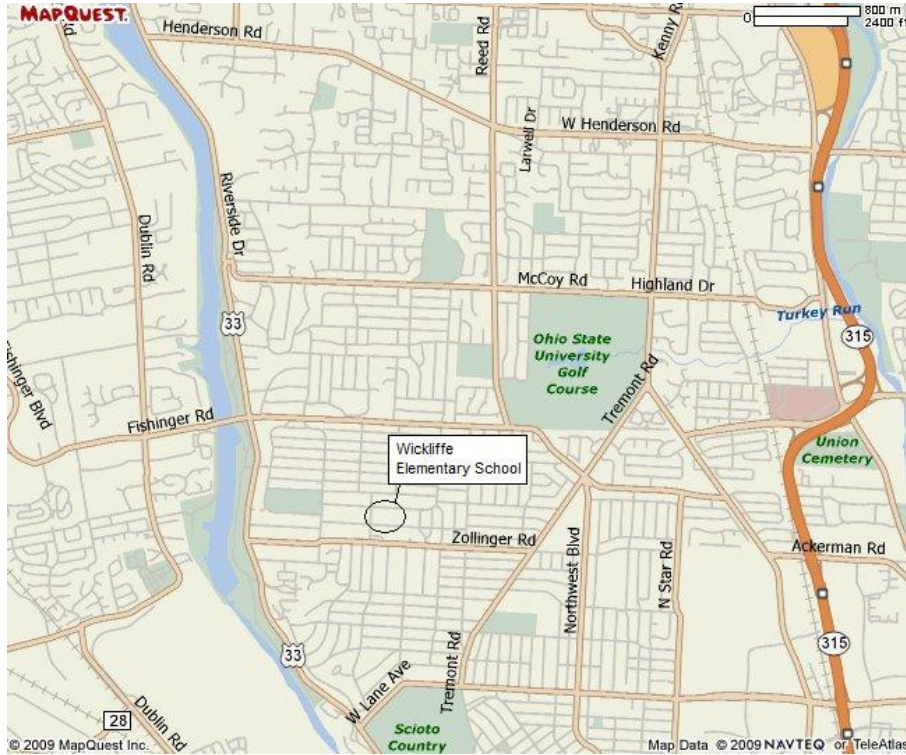

Santos FC - Home Field Location Map

WICKLIFFE ELEMENTARY SCHOOL

2405 Wickliffe Road
Upper Arlington, Ohio 43221

GPS Coordinates for the "Castle Park" parking lot:
Latitude: 83.078 W Longitude 40.0214 N (Latitude: -83.078 Longitude 40.0214)

Park Location

Wickliffe Elementary School is located north of Zolinger Road and south of Fishinger Road.

Detailed directions can be found on page 2.

Detail of park area

FIELD LOCATIONS

The approximate field location is indicated on the park area map. The field is located along Wickliffe Road behind the school building.

Take Riverside Drive (US 33) south to Fishinger Road.
Turn left (east) onto Fishinger Road.
Kioka will be at the first traffic light.
Turn right on Kioka. Follow this road to the left and then right to Wickliffe Road (across from Fancyburg Park).
Turn left on Wickliffe Road. Wickliffe Elementary School is on the southeast corner of Wickliffe and Cimmaron Roads.
The field will be on your right.

From the far northwest:

Take US 33 east to I-270 South.
Exit I-270 to the Cemetery Road (Hilliard / Upper Arlington exit).
Turn left at the end of the ramp.
Stay on the road (it will curve through the Mill Run development) and become Fishinger Boulevard then Fishinger Road.
Take Fishinger Road east past Riverside Drive (US 33).
Kioka will be at the first traffic light.
Turn right on Kioka. Follow this road to the left and then right to Wickliffe Road (across from Fancyburg Park).
Turn left on Wickliffe Road. Wickliffe Elementary School is on the southeast corner of Wickliffe and Cimmaron Roads.
The field will be on your right.