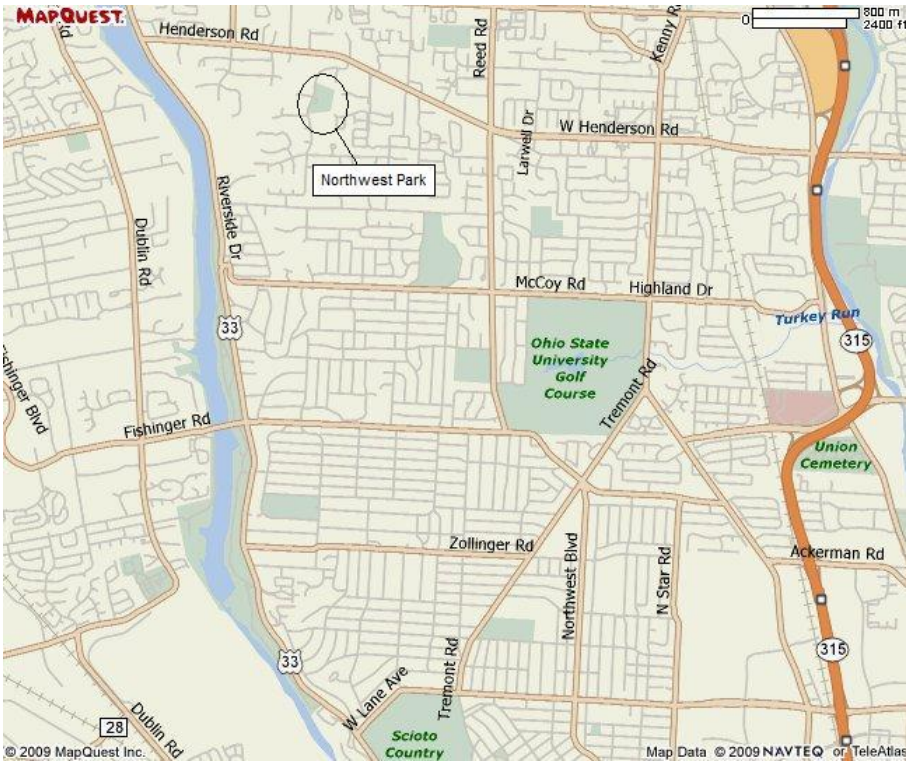

## Location

Northwest Park is located off Stonehaven Drive between Henderson and Lane Roads. Please note that Lane Road is a couple of miles north of Lane Avenue.

The entrance to Stonehaven Drive from Henderson Road is also marked Chevy Chase.

The approximate field location is indicated on the park area map. It is south of the shelter house and hill at the center of the park.

Parking is available in the parking area off Stonehaven Drive Road; it's a small lot and can fill quickly. Parking is also available along Stonehaven Drive on the west side of the park and at the end of North Bank Drive off of Arlington Center Boulevard east of the park.

### From the east:

Take I-70 West to State Route 315 North.  
Take State Route 315 North to the Henderson Road exit.  
Turn left (west) at the bottom of the ramp onto Henderson Road.  
Take Henderson Road through several lights. Henderson Road will narrow to one lane westbound. Stonehaven will be on the left after the road narrows. There is NO light at this intersection.  
Turn left on Stonehaven Drive. Follow this road to the right and then left.  
Northwest Park will be on your left.

### From northeast via I-670:

Take I-670 West to State Route 315 North.  
Take State Route 315 North to the Henderson Road exit.  
Turn left (west) at the bottom of the ramp onto Henderson Road.  
Take Henderson Road through several lights. Henderson Road will narrow to one lane westbound. Stonehaven will be on the left after the road narrows. There is NO light at this intersection.  
Turn left on Stonehaven Drive. Follow this road to the right and then left.  
Northwest Park will be on your left.