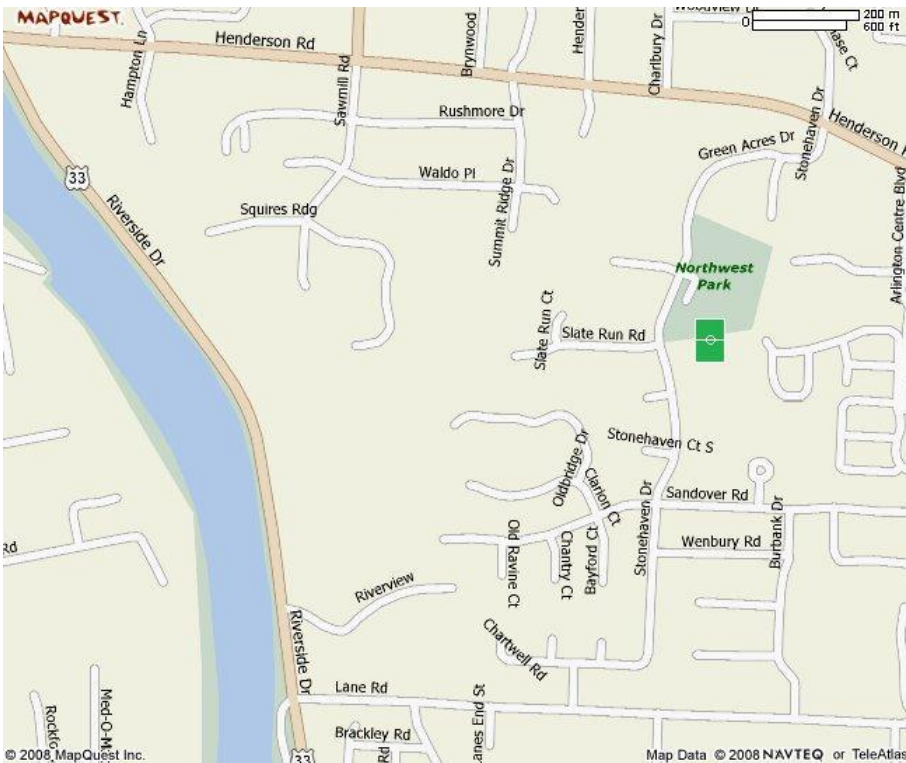

Detail of park area